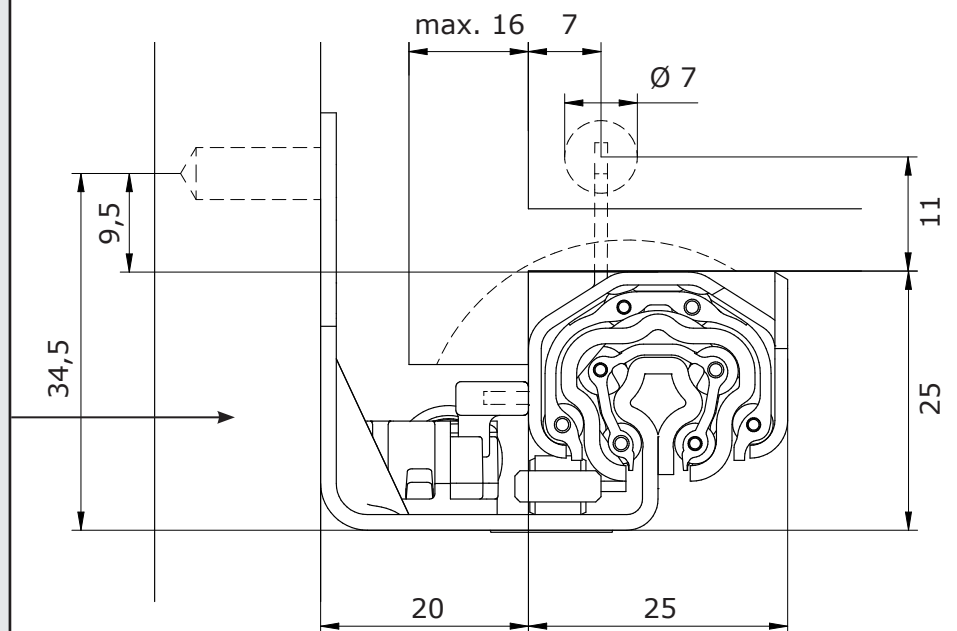

REME

Leadership quality for furniture

1D COUPLING

assembly instruction

1D COUPLING

Drillings and punch-outs in the drawer

Installation dimensions

1D Coupling

The 1D coupling is adjustable for height and compatible with the REME concealed runners EXTREME and PERFECT. The new coupling variant makes the mounting and demounting of drawers quick and easy. Fast, simple and toolless achieving of a perfect front panel alignment.