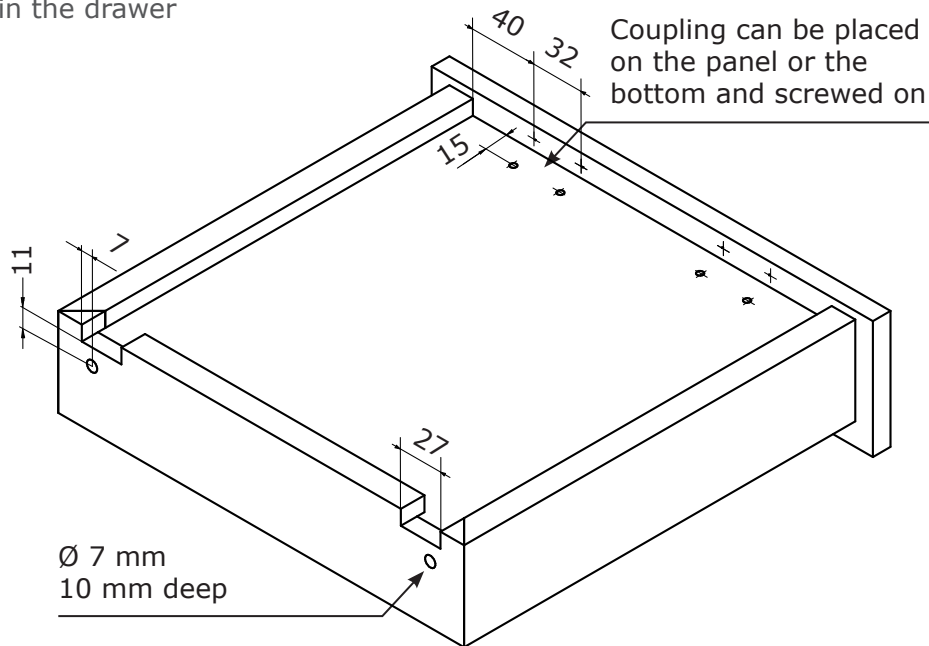

REME

Leadership quality for furniture

1D COUPLING

assembly instruction

1D COUPLING

Drillings and punch-outs in the drawer

Installation dimensions

1D Coupling

The 1D coupling is adjustable for height and compatible with the REME concealed runners EXTREME and PERFECT. The new coupling variant makes the mounting and demounting of drawers quick and easy. Fast, simple and toolless achieving of a perfect front panel alignment.