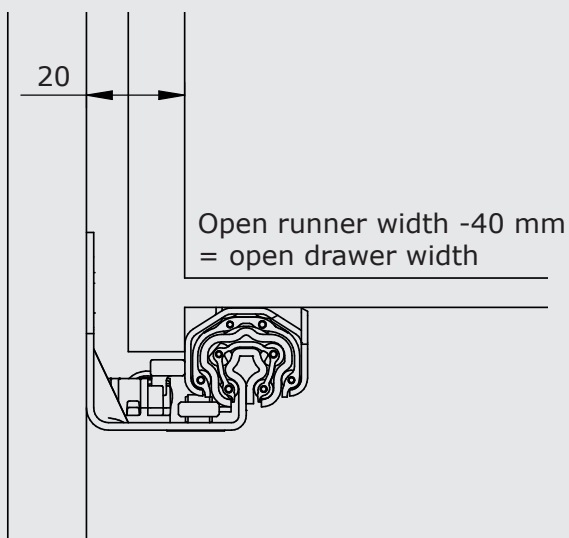

REME

Leadership quality for furniture

1D COUPLING

assembly instruction

1D COUPLING

Drillings and punch-outs in the drawer

Installation dimensions

1D Coupling

The 1D coupling is adjustable for height and compatible with the REME concealed runners EXTREME and PERFECT. The new coupling variant makes the mounting and demounting of drawers quick and easy. Fast, simple and toolless achieving of a perfect front panel alignment.