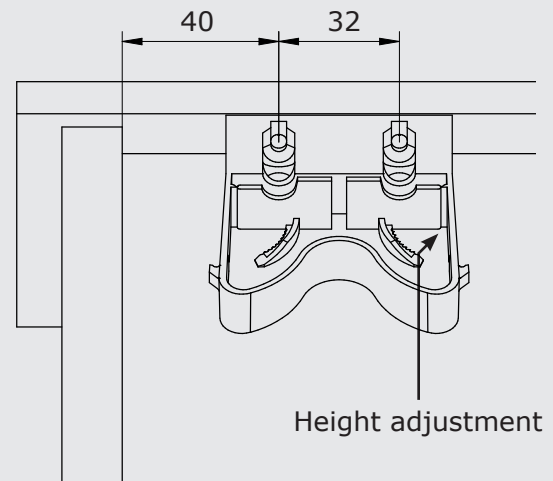

REME

Leadership quality for furniture

1D COUPLING

assembly instruction

1D COUPLING

Drillings and punch-outs in the drawer

Installation dimensions

1D Coupling

The 1D coupling is adjustable for height and compatible with the REME concealed runners EXTREME and PERFECT. The new coupling variant makes the mounting and demounting of drawers quick and easy. Fast, simple and toolless achieving of a perfect front panel alignment.