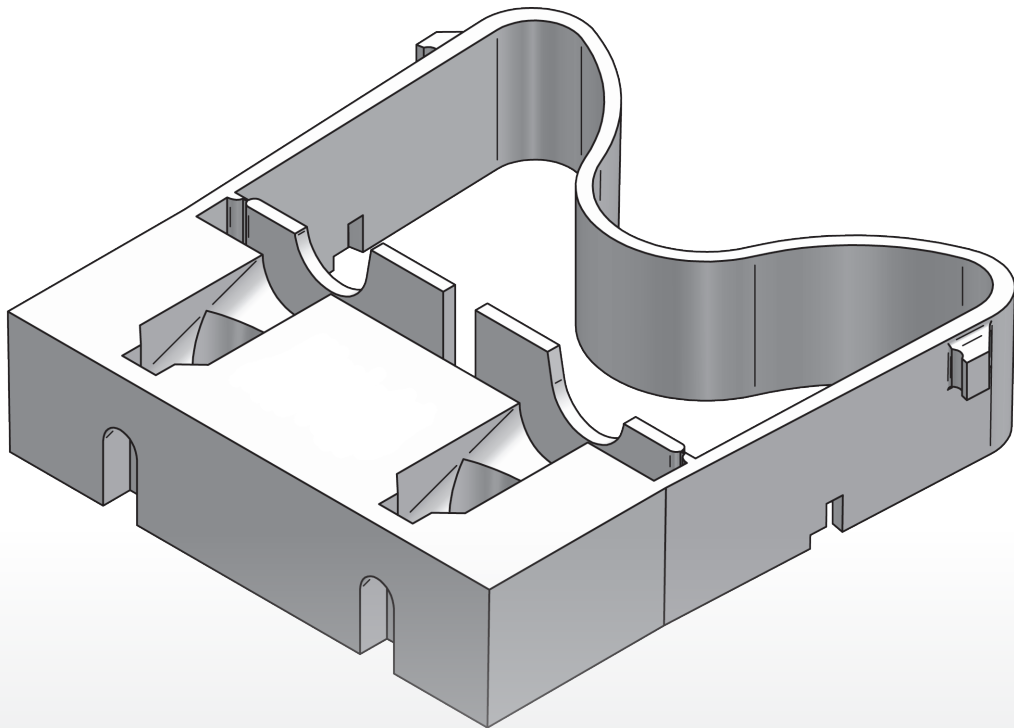

REME

Leadership quality for furniture

1D COUPLING

assembly instruction

1D COUPLING

Drillings and punch-outs in the drawer

Installation dimensions

1D Coupling

The 1D coupling is adjustable for height and compatible with the REME concealed runners EXTREME and PERFECT. The new coupling variant makes the mounting and demounting of drawers quick and easy. Fast, simple and toolless achieving of a perfect front panel alignment.